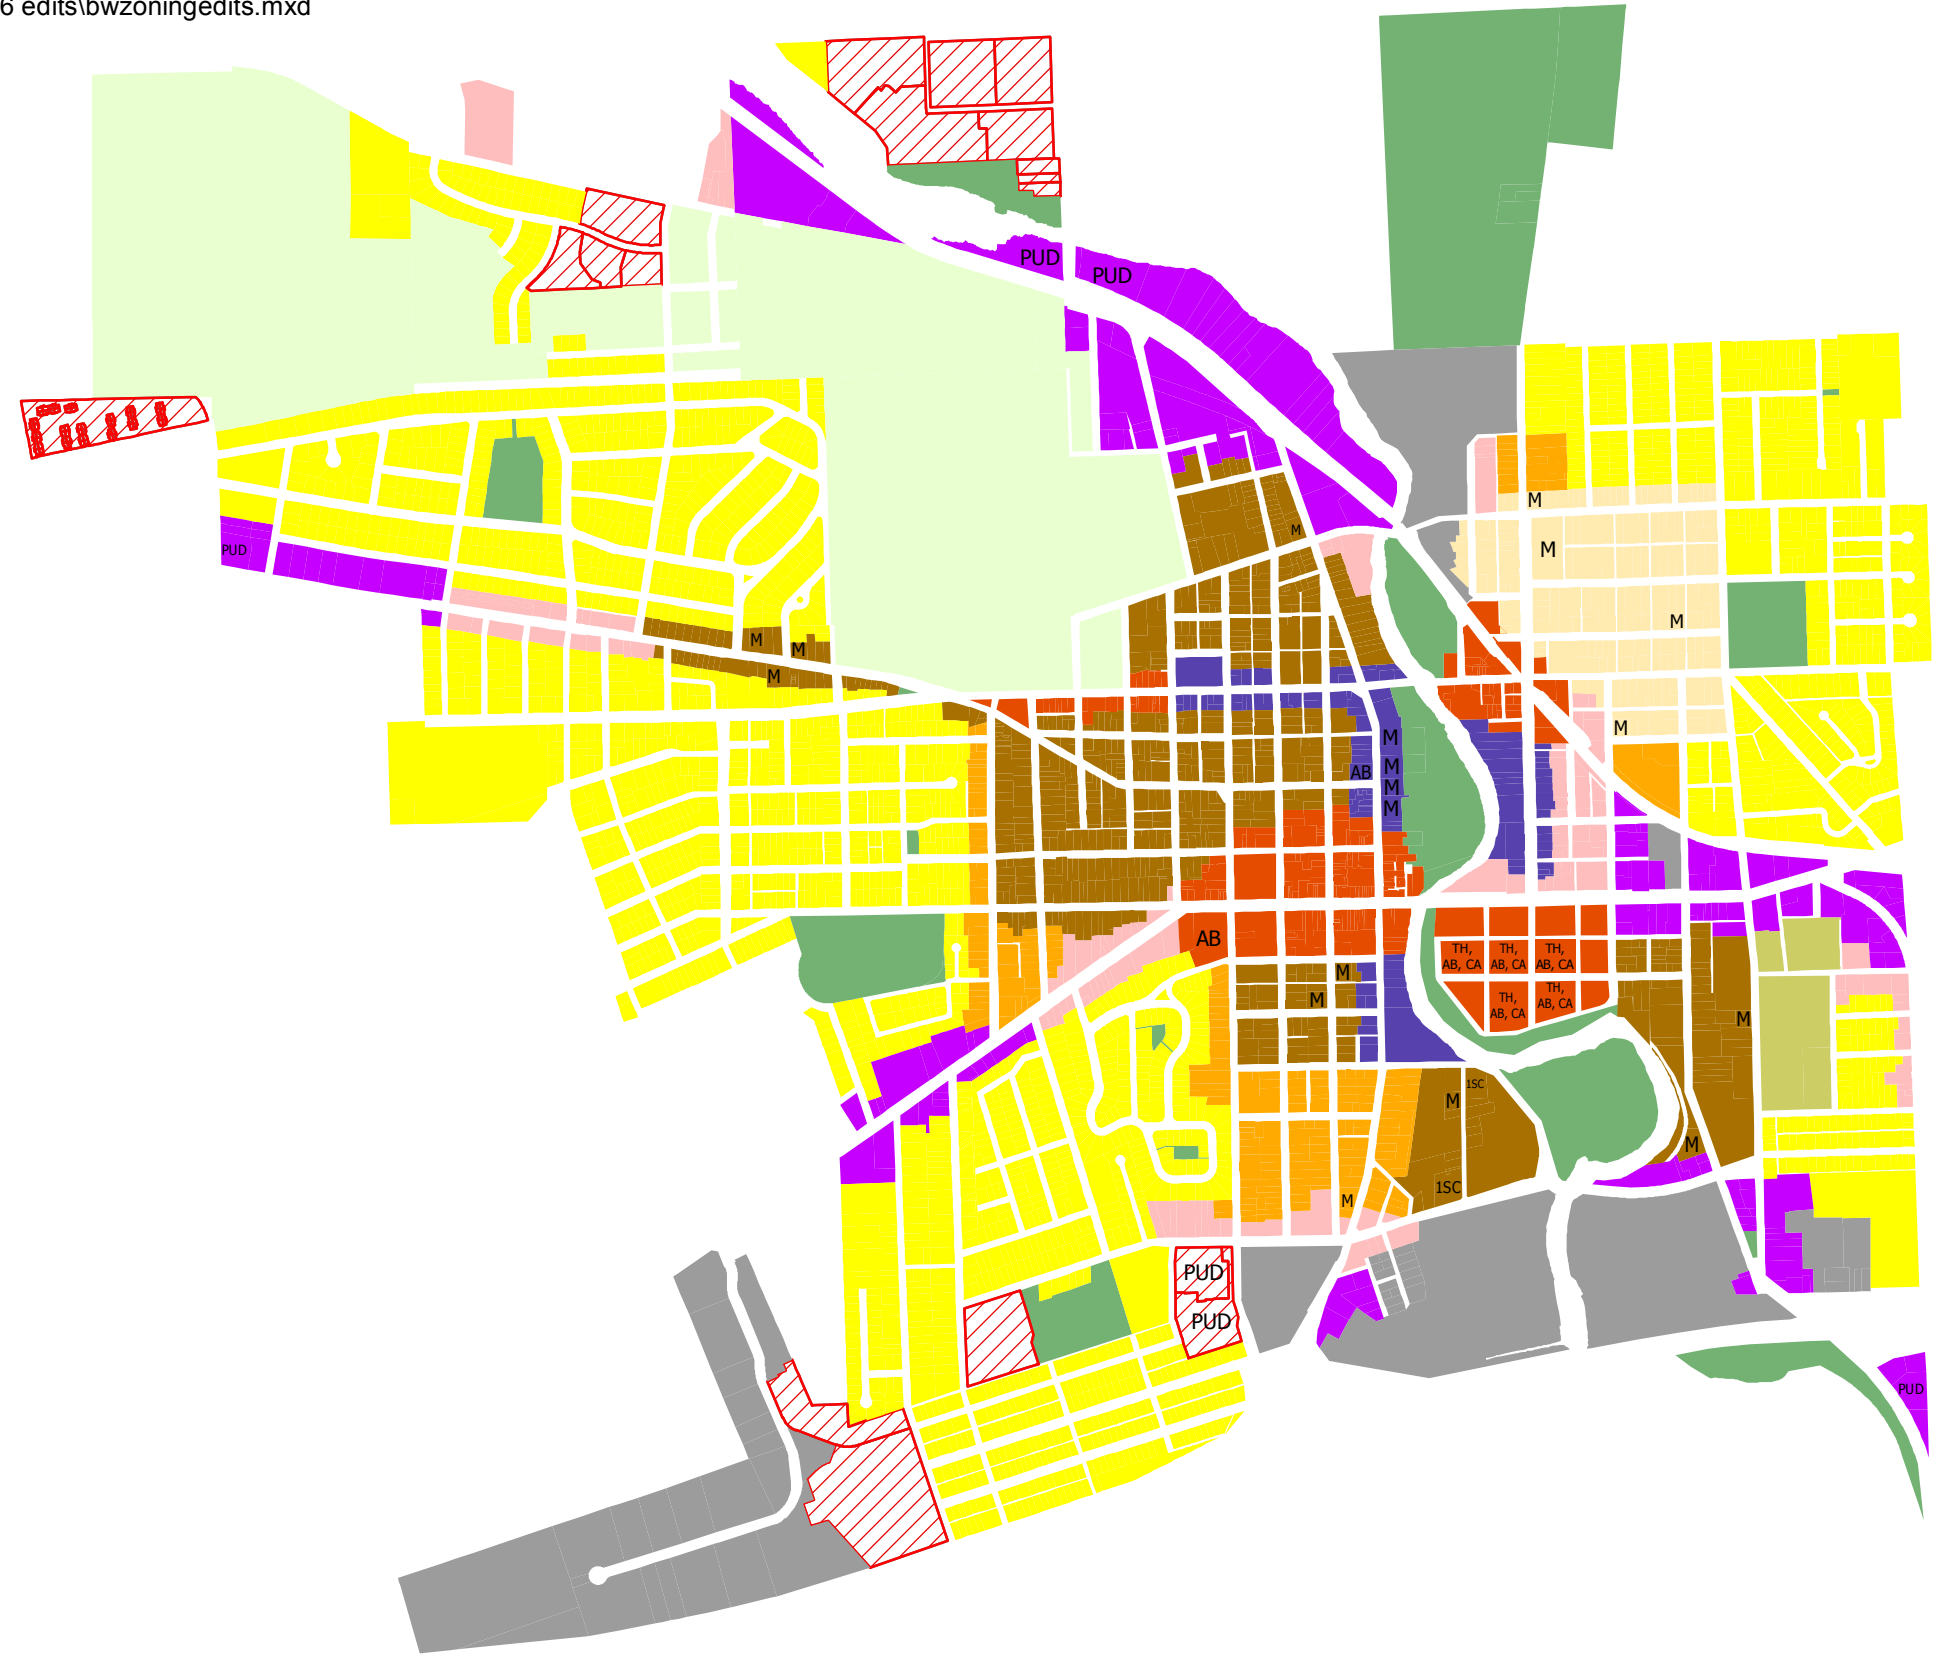

Document Path: S:\Planning and Development\GIS\Zoning_Map\zoning2014\2014-06 edits\bwzoningedits.mxd

Date: 9/12/2014

Time: 7:19:52 PM

User Name: gillottit

Legend

- R-1
- CN-SF Core Neighborhood Single-Family
- CN-Mid Core Neighborhood Mid
- CN - Core Neighborhood
- RO - Residential Office
- NC - Neighborhood Corridor
- HC - Historic Corridor
- GC - General Corridor
- C - Center
- PMD - Production, Manufacturing, Distribution
- MD - Multi-Dwelling
- Eastern Michigan University
- P - Park
- Unknown